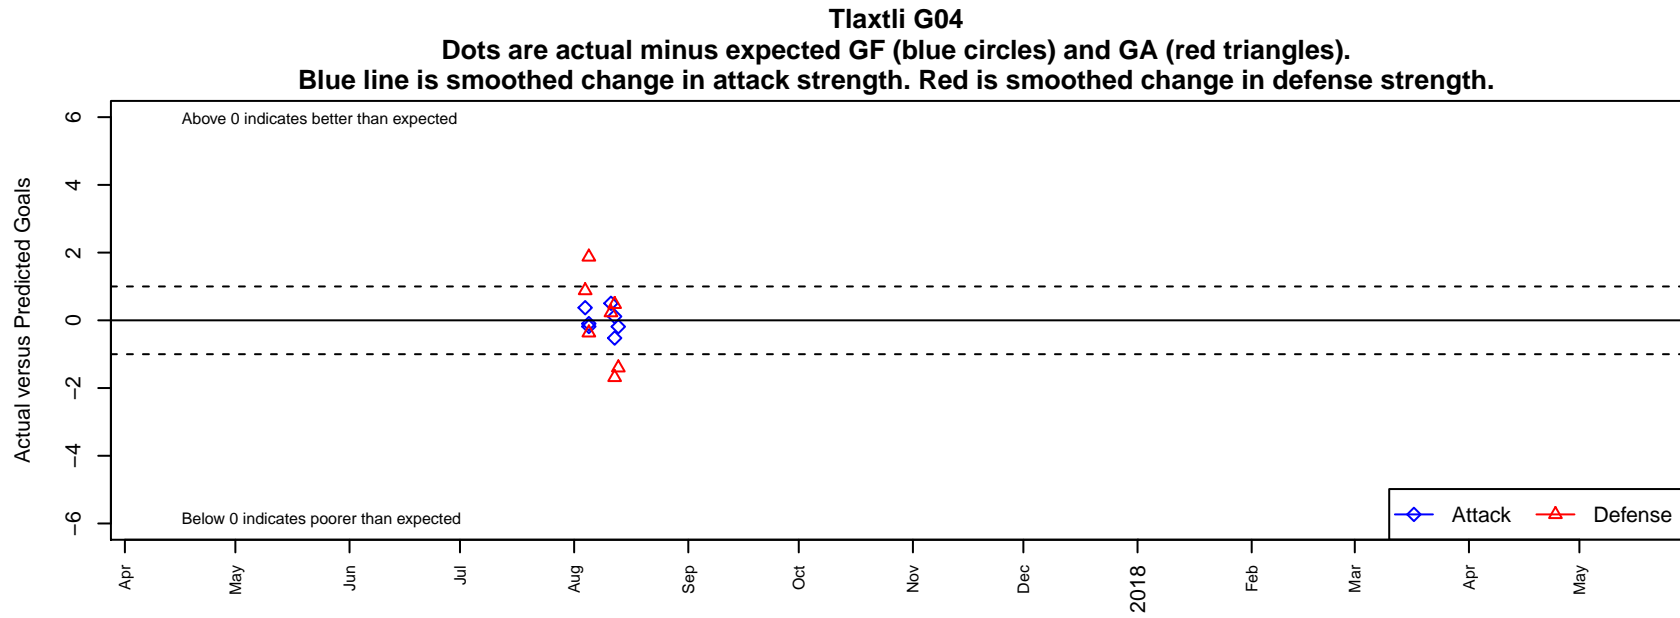

Tlaxtli G04

, WA
 G04 total strength=914
 attack=1.46 defense=1.51
 notes= Quevedo 2016

alt names used:
 55 Tlaxtli Girls 04-Galindo
 LIGA TLAXTLI TLAXTLI G04-GALINDO

Venues played:
 2017 WA Rush Cup GU14 Silver
 2017 Rimland Challenge COPA U14